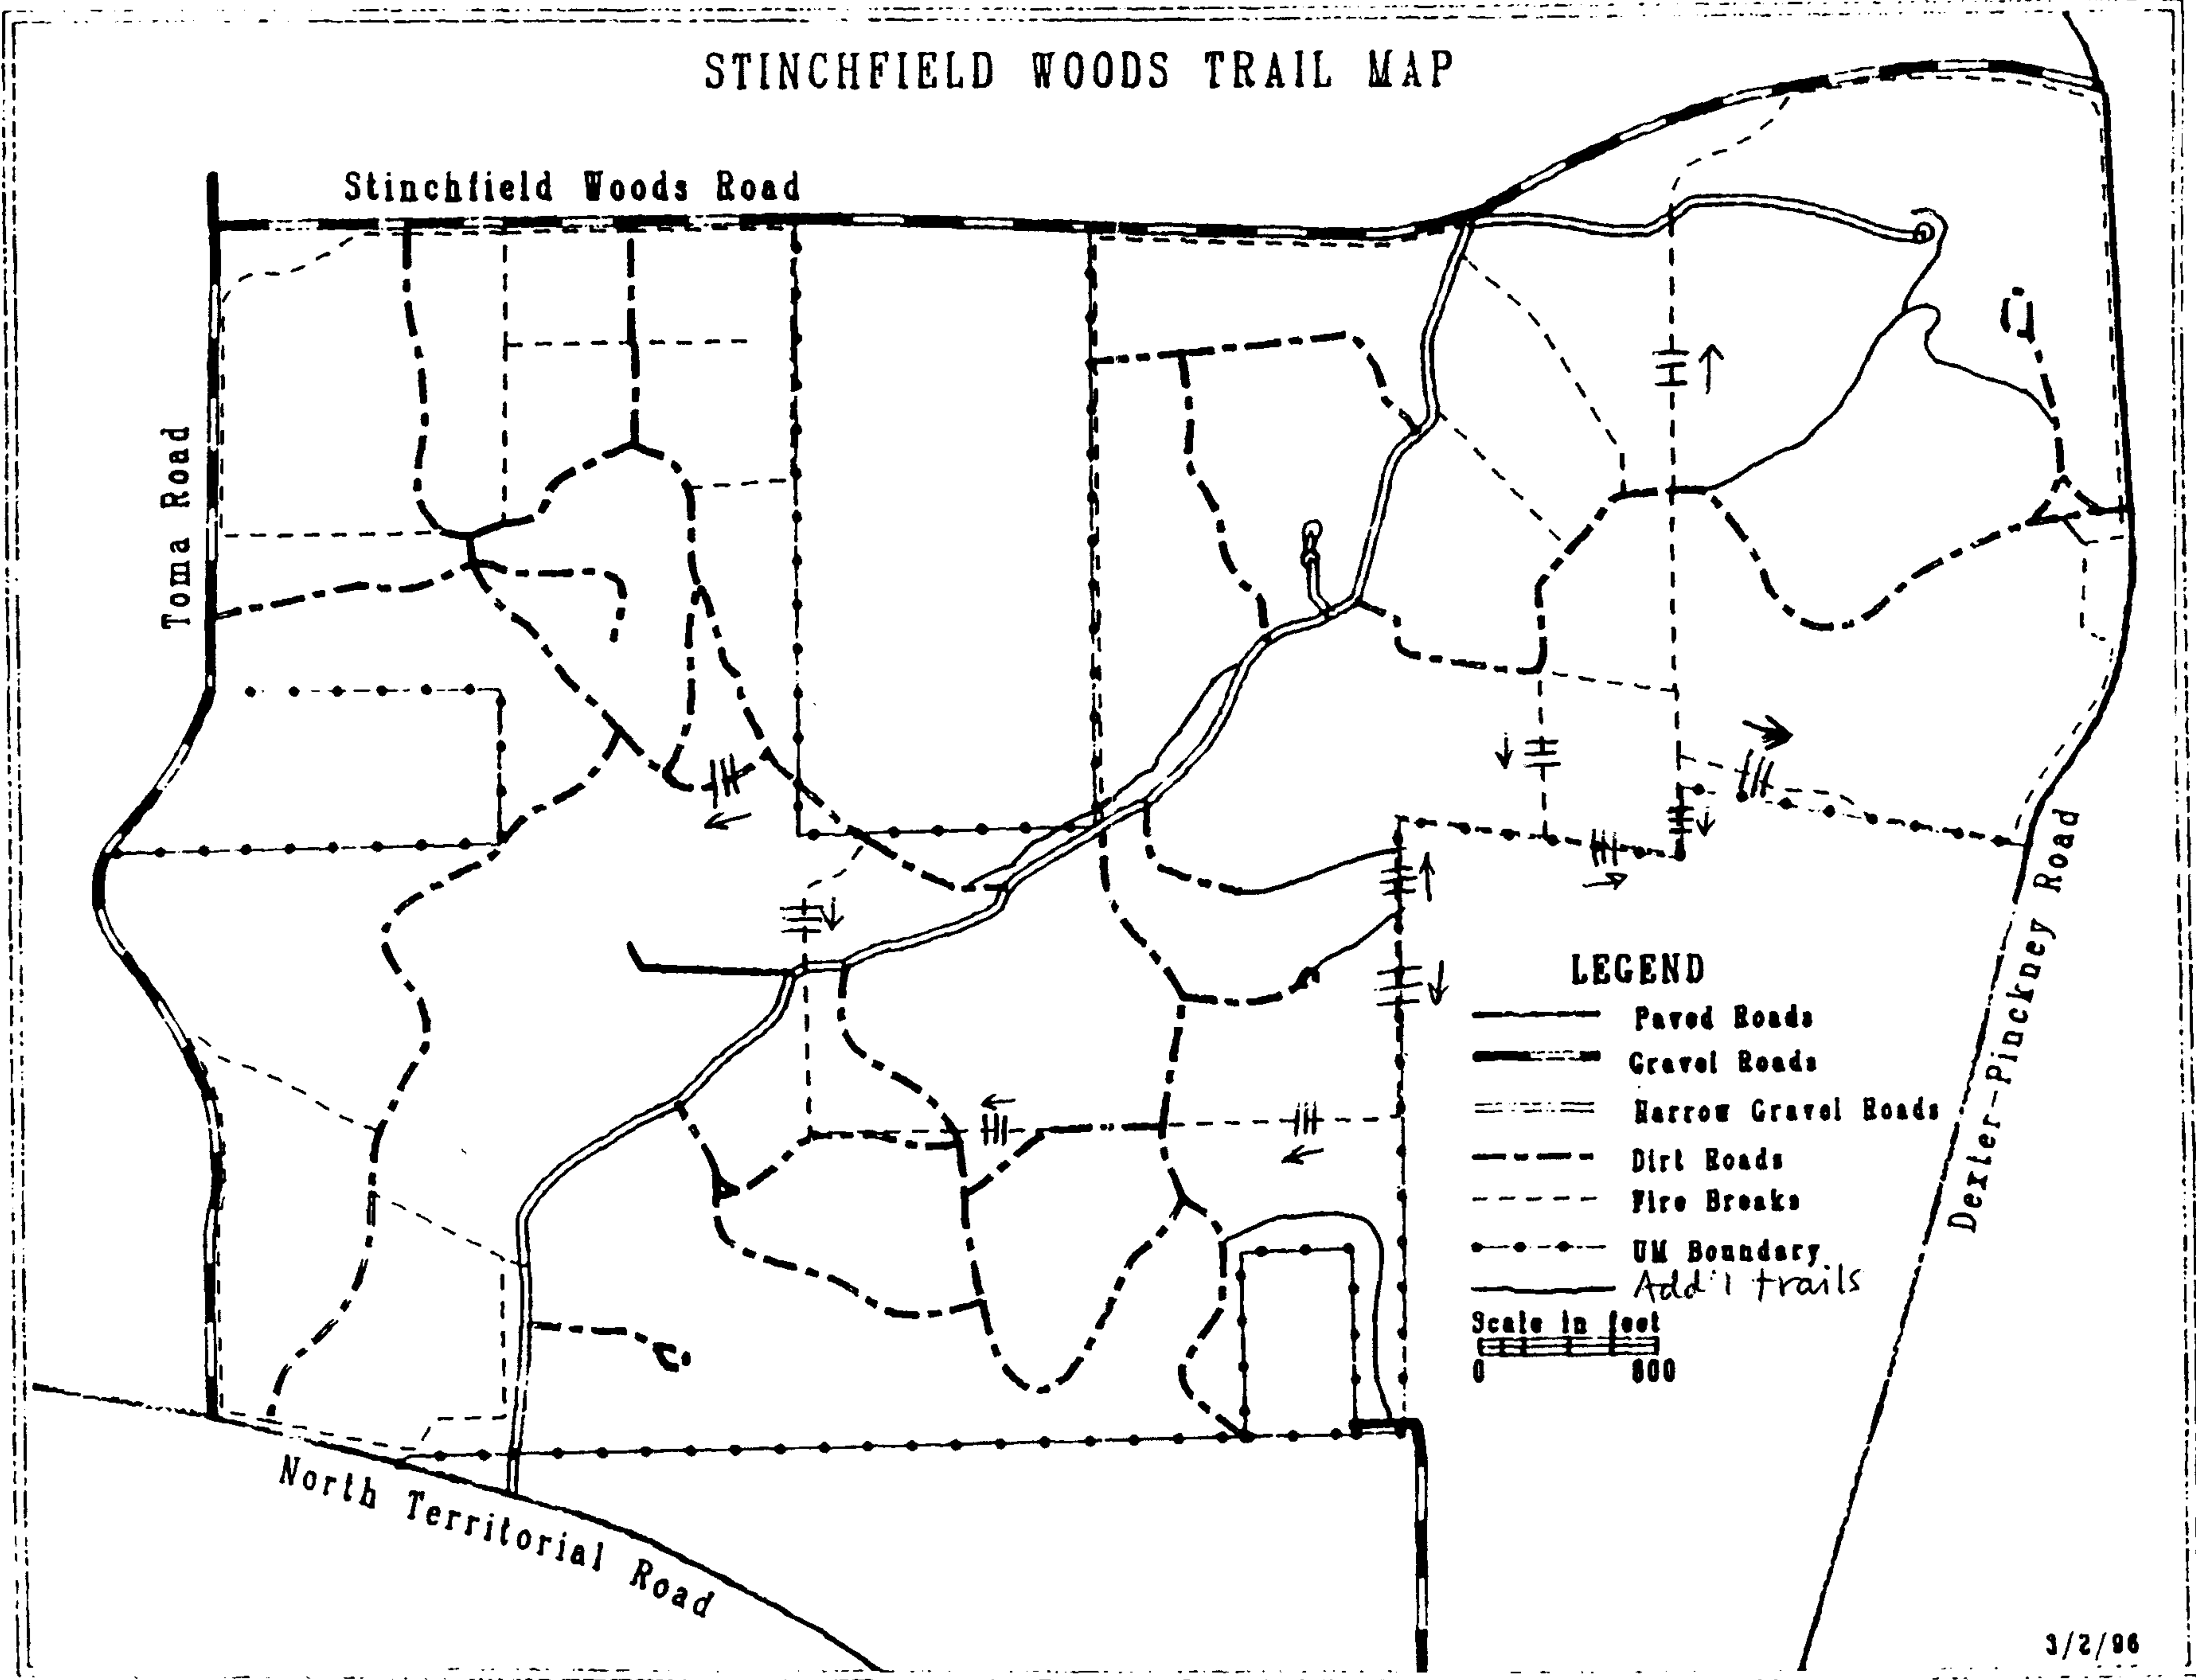

STINCHFIELD WOODS TRAIL MAP

LEGEND

- Paved Roads
- Gravel Roads
- Narrow Gravel Roads
- - - - - Dirt Roads
- - - - - Fire Breaks
- UM Boundary
- Additional trails

Scale in feet
0 800

3/2/06